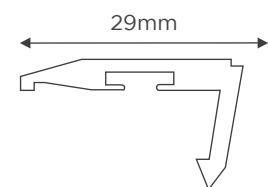

ALUMINIUM - GLASS PARTITION PROFILES

AP- 63 / AP- 62
Finish : Anodised, SS, BS
Make : Virgin Aluminium
Description : Glass Partition Profile for 10-12mm glass