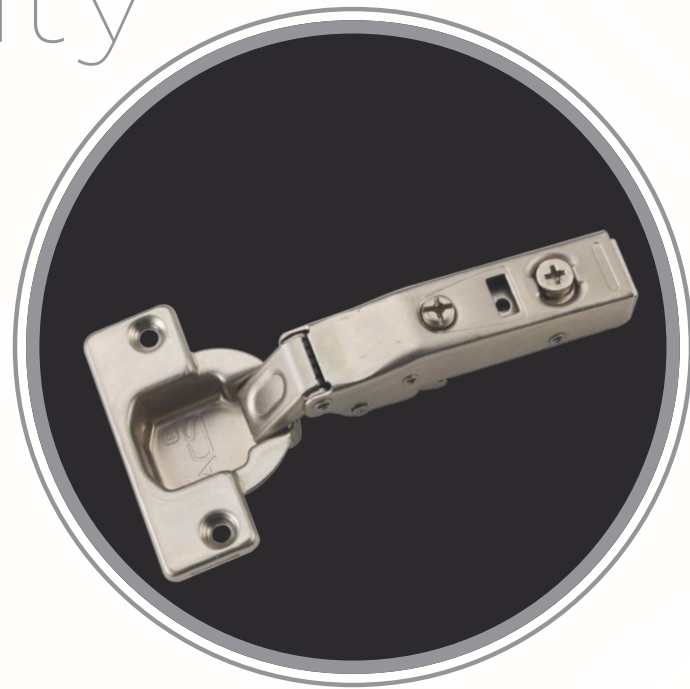

Quality
Distinctive. Resilient. Motion

Longevity
Durable. Secure

ALLUMINIUM PROFILE & HINGES

EFFICIENT
PERFORMANCE

CHAMPAGNE

ROSE GOLD

SS

ANODISED

SHINY

BS

INTRODUCING
NEW FINISHES
YEAR 2020

AP-78
Finish : Anodised, BS, SS
Make : Virgin Aluminium
Description : Rimless Profile

AP-79
Finish : Anodised, BS, SS
Make : Virgin Aluminium
Description : Rimless Profile