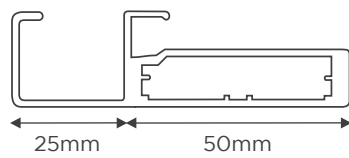

AP-53
Finish : Anodised, SS, BS
Make : Virgin Aluminium
Description : Handle Profile for 6mm glass