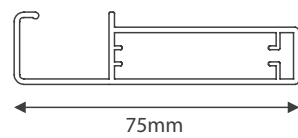

AP- 86
Finish : Anodised, SS, BS,
Make : Virgin Aluminium
Description : Handle Profile for 4mm glass