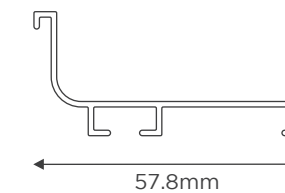

AP- 88
Finish : Anodised, SS, BS, Shiny
Make : Virgin Aluminium
Description : Furniture Handle Profile

AP- 89
Finish : Anodised, BS, Champagne, Rose Gold
Make : Virgin Aluminium, CP
Description : Furniture Handle Profile