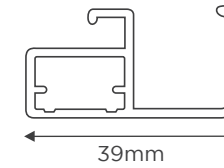

AP-64
Finish : Anodised, BS
Make : Virgin Aluminium
Description : Frame Profile for 4mm glass

AP-72
Finish : Anodised, SS, BS, Black, Ivory, Champagne, Rose Gold
Make : Virgin Aluminium
Description : Handle Profile for 4mm glass