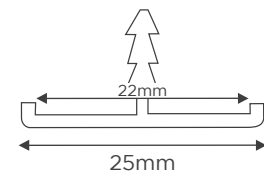

R/L1 Endcap
Aluminium, CP
Applicable for AP-54

ALUMINIUM EDGE PROFILES

AP- 41
Finish : Anodised, BS
Make : Virgin Aluminium
Description : Edge Profile for 18mm

AP- 42
Finish : Anodised, SS, BS, Black, Ivory
Make : Virgin Aluminium
Description : Edge Profile for 18mm