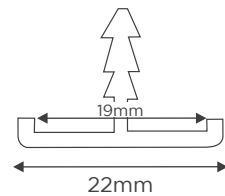

R/L1 Endcap
Aluminium, CP
Applicable for AP-54

ALUMINIUM EDGE PROFILES

AP- 41
Finish : Anodised, BS
Make : Virgin Aluminium
Description : Edge Profile for 18mm

AP- 42
Finish : Anodised, SS, BS, Black, Ivory
Make : Virgin Aluminium
Description : Edge Profile for 18mm