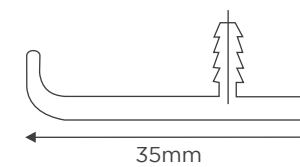

AP- 59
Finish : Anodised, SS, BS, Champagne, Rose Gold
Make : Virgin Aluminium
Description : Furniture Handle Profile