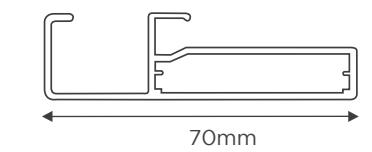

AP-L Connector

AP-S Connector

AP-71
Finish : Anodised, SS, BS, Black, Ivory, Champagne, Rose Gold
Make : Virgin Aluminium
Description : Frame Profile for 4mm glass

AP-71A
Finish : Anodised, SS, BS, Black, Ivory
Make : Virgin Aluminium
Description : Handle Profile for 4mm glass