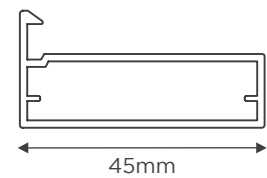

AP- 83
Finish : Anodised, SS, BS, Champagne, Rose Gold
Make : Virgin Aluminium
Description : Finesse Profile for 4mm glass