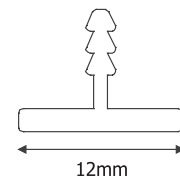

AP- 43B
Finish : Anodised, SS, BS
Make : Virgin Aluminium
Description : 12mm inlay profile