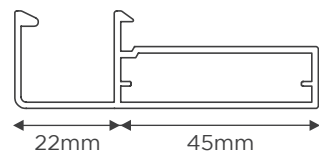

AP-M Connector

AP-61
Finish : Anodised, BS
Make : Virgin Aluminium
Description : Frame Profile for 4mm glass

AP-SLD-L Connector

AP- 83
Finish : Anodised, SS, BS, Champagne, Rose Gold
Make : Virgin Aluminium
Description : Finesse Profile for 4mm glass