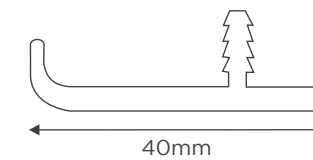

AP- 59A
Finish : Anodised, SS, BS, Champagne, Rose Gold
Make : Virgin Aluminium
Description : Furniture Handle Profile