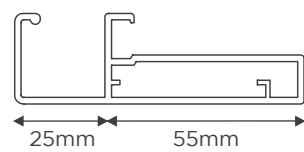

AP- 81
Finish : Anodised, SS, BS
Make : Virgin Aluminium
Description : Frame Profile for 8mm glass