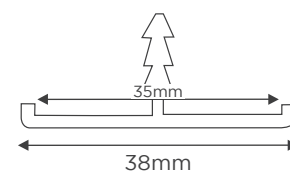

AP- 42C
Finish : Anodised, SS, BS
Make : Virgin Aluminium
Description : Edge Profile for 35mm