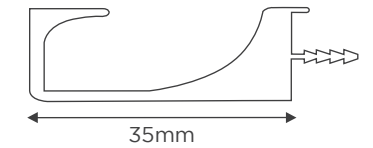

R/L2 Endcap
Aluminium, CP, BSN
Applicable for AP-77

AP- 77
Finish : Anodised, SS, BS
Make : Virgin Aluminium
Description : Furniture Handle Profile

AP- 155
Finish : Anodised, SS, BS, Ivory, Black, Champagne, Rose Gold, Shiny
Make : Virgin Aluminium, CP
Description : Furniture Handle Profile