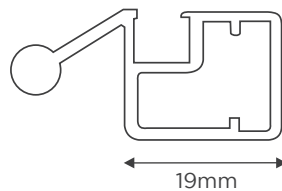

AP-57
Finish : Anodised, BS
Make : Virgin Aluminium
Description : Handle Profile for 6mm glass