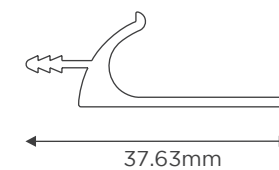

AP- 88
Finish : Anodised, SS, BS, Shiny
Make : Virgin Aluminium
Description : Furniture Handle Profile