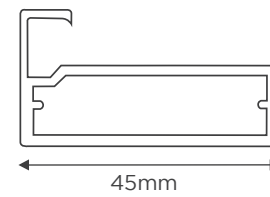

AP-64
Finish : Anodised, BS
Make : Virgin Aluminium
Description : Frame Profile for 4mm glass

AP-72
Finish : Anodised, SS, BS, Black, Ivory, Champagne, Rose Gold
Make : Virgin Aluminium
Description : Handle Profile for 4mm glass