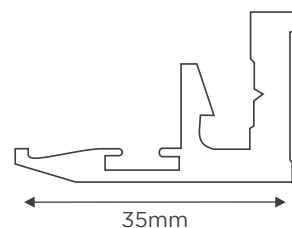

AP- 63 / AP- 62
Finish : Anodised, SS, BS
Make : Virgin Aluminium
Description : Glass Partition Profile for 10-12mm glass