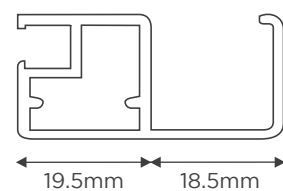

AP-67
Finish : Anodised, SS, BS, Black, Ivory, SS
Make : Virgin Aluminium
Description : Handle Profile for 4mm glass