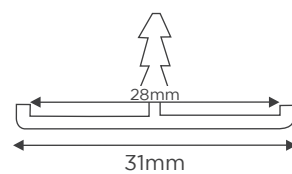

AP- 42B
Finish : Anodised, SS, BS
Make : Virgin Aluminium
Description : Edge Profile for 28mm