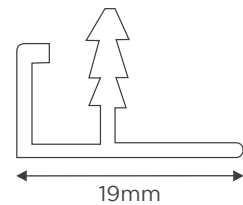

ALUMINIUM EDGE PROFILES

AP- 41
Finish : Anodised, BS
Make : Virgin Aluminium
Description : Edge Profile for 18mm