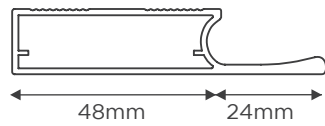

AP-79
Finish : Anodised, BS, SS
Make : Virgin Aluminium
Description : Rimless Profile