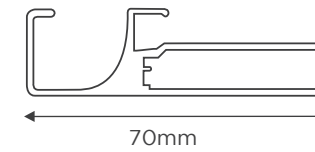

AP-64
Finish : Anodised, BS
Make : Virgin Aluminium
Description : Frame Profile for 4mm glass

AP-72
Finish : Anodised, SS, BS, Black, Ivory, Champagne, Rose Gold
Make : Virgin Aluminium
Description : Handle Profile for 4mm glass