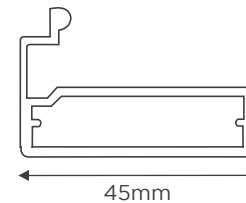

AP-71
Finish : Anodised, SS, BS, Black, Ivory, Champagne, Rose Gold
Make : Virgin Aluminium
Description : Frame Profile for 4mm glass

AP-74
Finish : Anodised, SS, BS
Make : Virgin Aluminium
Description : Handle Profile for 4mm glass