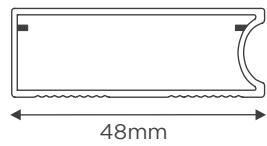

AP-78
Finish : Anodised, BS, SS
Make : Virgin Aluminium
Description : Rimless Profile