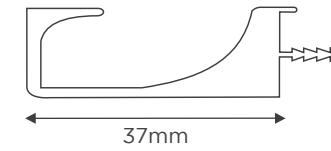

ALUMINIUM - FURNITURE HANDLE PROFILES

AP- 38
Finish : Anodised, SS, BS
Make : Virgin Aluminium
Description : Furniture Handle Profile