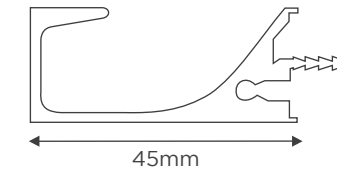

AP-71A
Finish : Anodised, SS, BS, Black, Ivory
Make : Virgin Aluminium
Description : Handle Profile for 4mm glass

AP- 54
Finish : Anodised, BS
Make : Virgin Aluminium
Description : Furniture Handle Profile