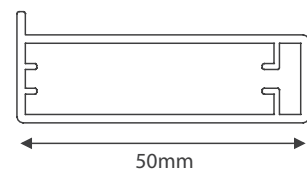

AP- 85
Finish : Anodised, SS, BS, Champagne, Rose Gold, Shiny
Make : Virgin Aluminium
Description : Frame Profile for 4mm glass