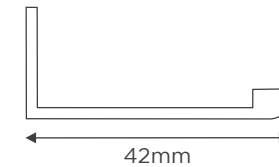

AP- 73
Finish : Anodised, SS, BS
Make : Virgin Aluminium
Description : Furniture Handle Profile