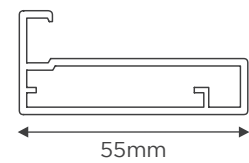

AP- 80
Finish : Anodised, SS, BS
Make : Virgin Aluminium
Description : Frame Profile for 8mm glass