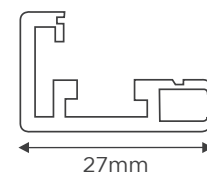

AP-61
Finish : Anodised, BS
Make : Virgin Aluminium
Description : Frame Profile for 4mm glass