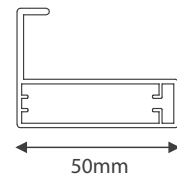

AP- 87
Finish : Anodised, SS, BS, Champagne, Rose Gold, Shiny
Make : Virgin Aluminium
Description : Handle profile to match AC 017 handle