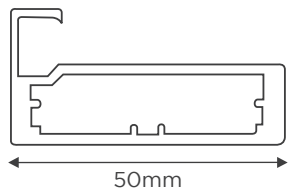

AP-M Connector

AP-39
Finish : Anodised, SS, BS
Make : Virgin Aluminium
Description : Frame Profile for 6mm glass

AP-53
Finish : Anodised, SS, BS
Make : Virgin Aluminium
Description : Handle Profile for 6mm glass