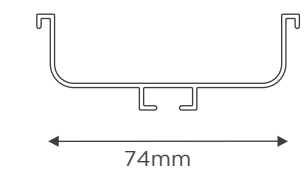

AP- 89
Finish : Anodised, BS, Champagne, Rose Gold
Make : Virgin Aluminium, CP
Description : Furniture Handle Profile

AP- 90
Finish : Anodised, BS, Champagne, Rose Gold
Make : Virgin Aluminium
Description : Furniture Handle Profile