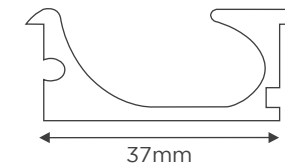

AP- 73
Finish : Anodised, SS, BS
Make : Virgin Aluminium
Description : Furniture Handle Profile

AP- 77
Finish : Anodised, SS, BS
Make : Virgin Aluminium
Description : Furniture Handle Profile